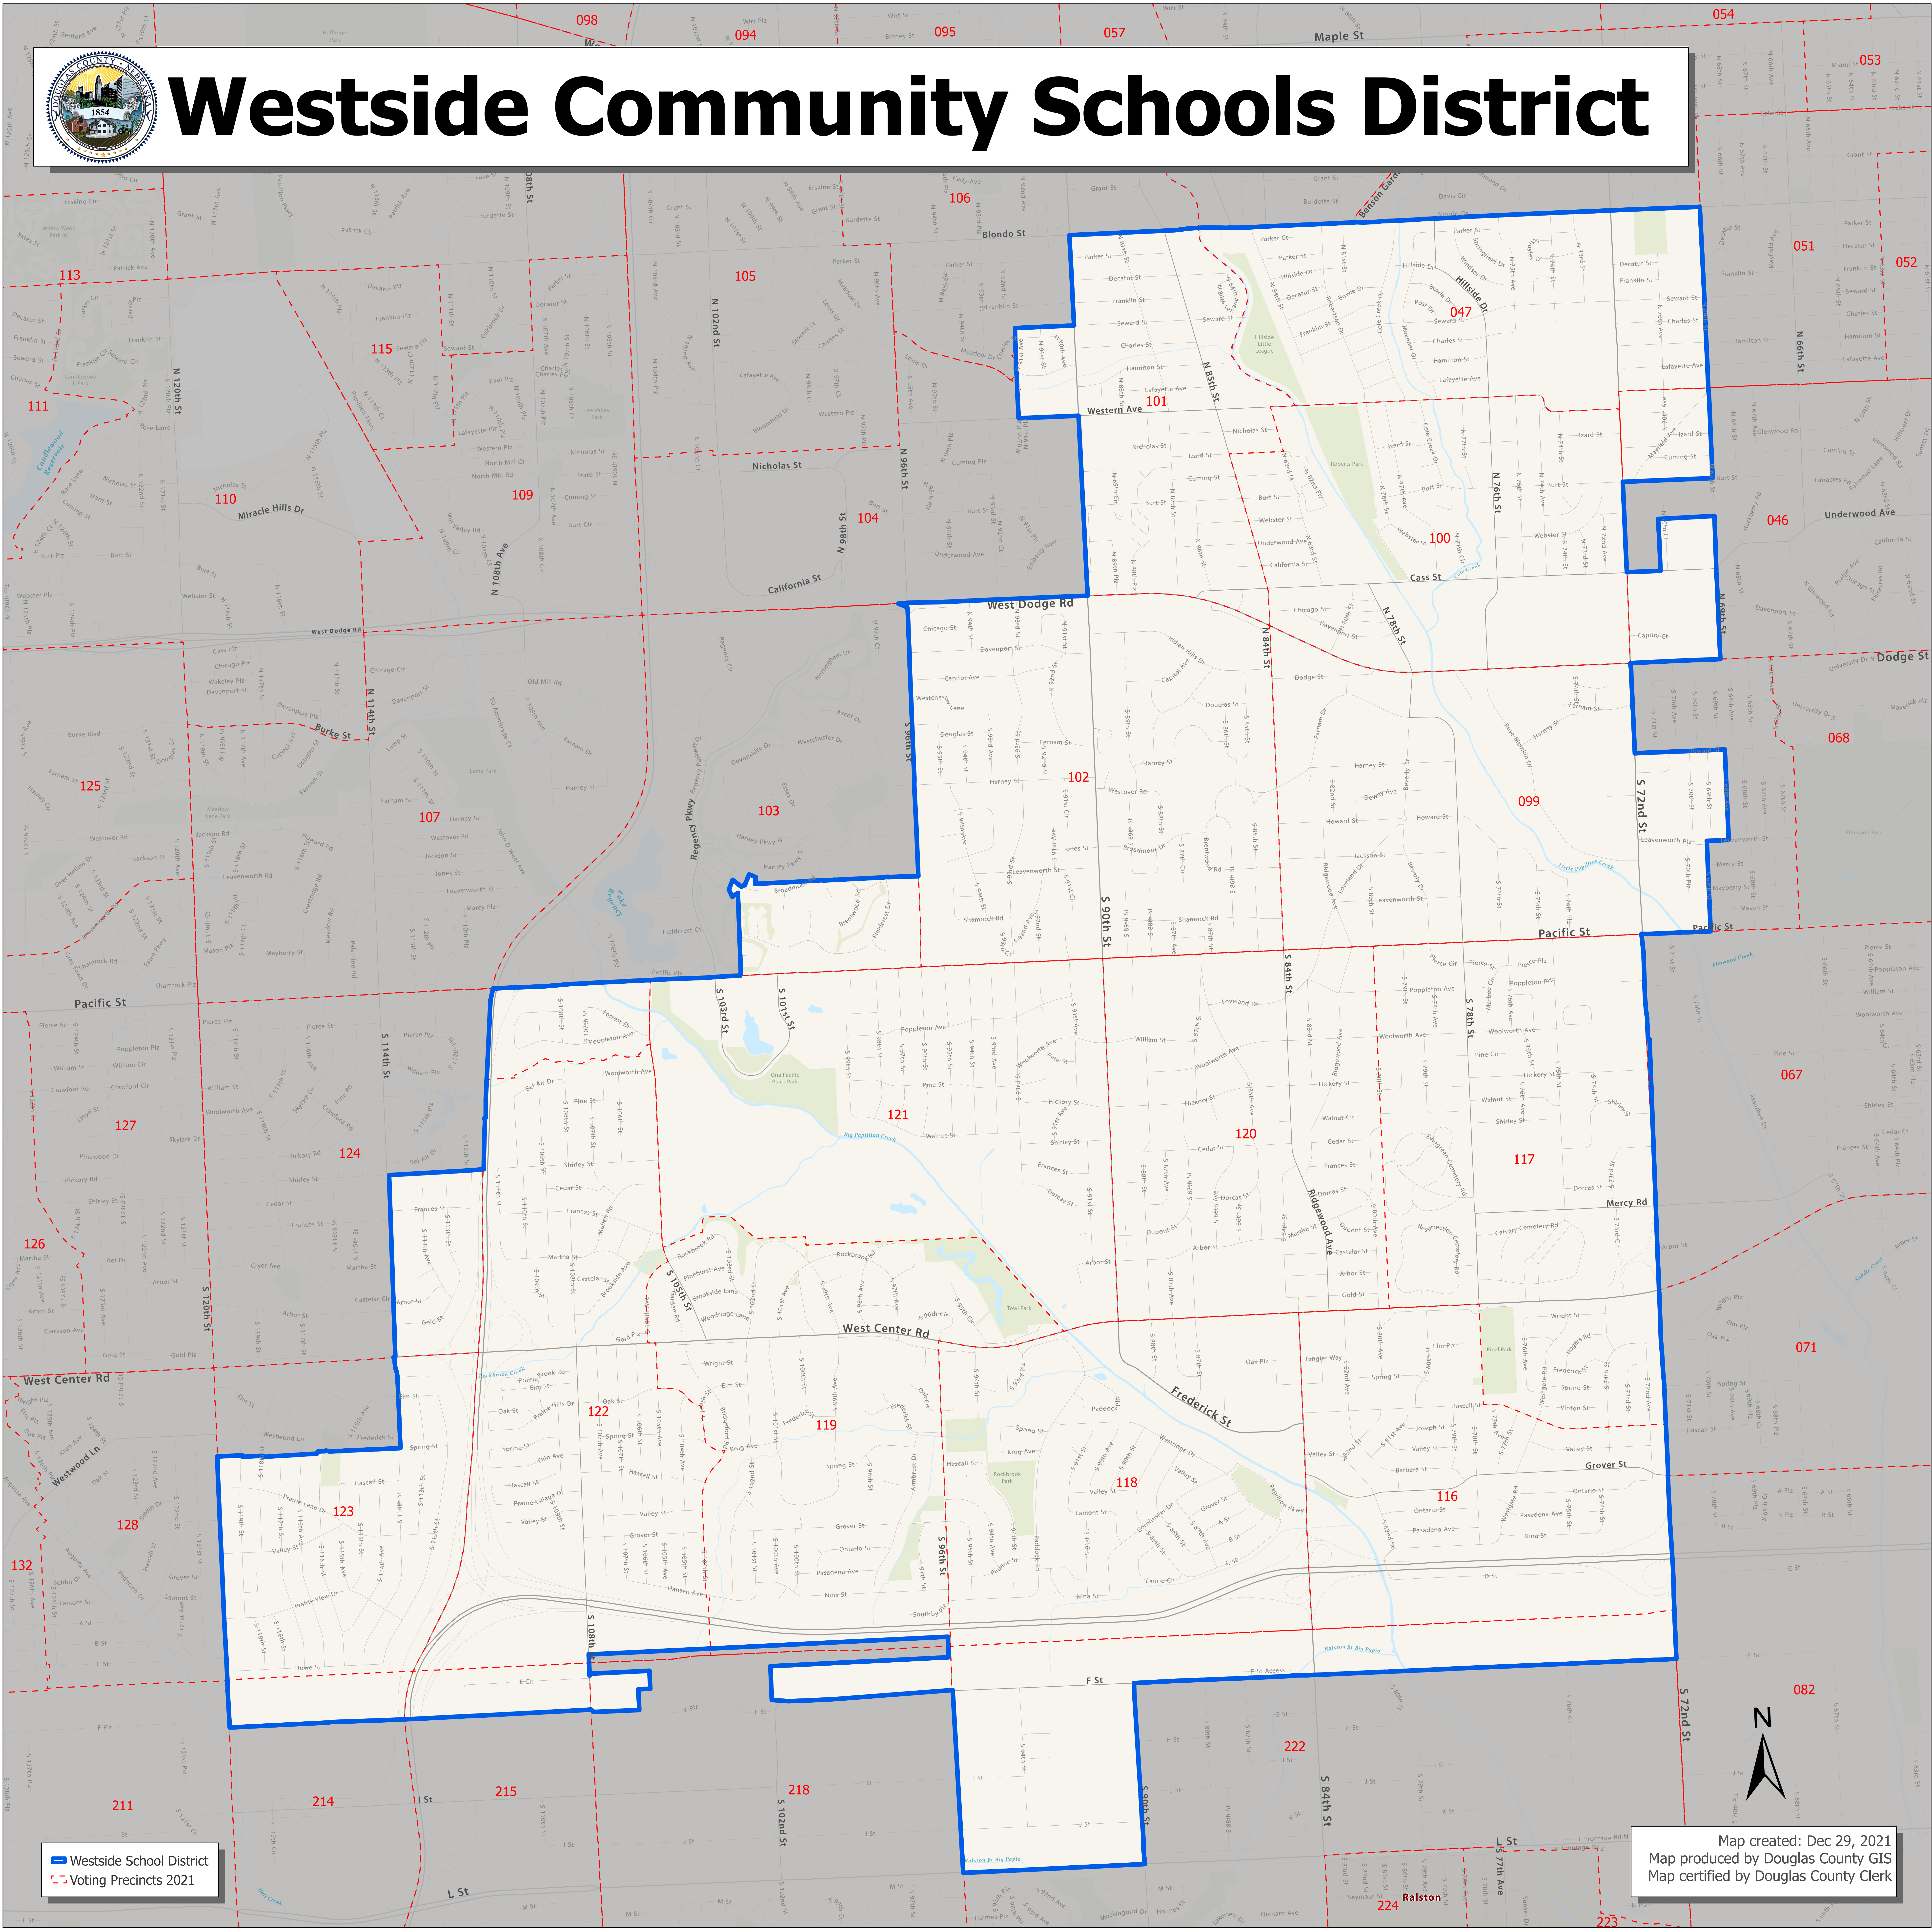

Westside Community Schools District

Westside School District
Voting Precincts 2021

Map created: Dec 29, 2021
Map produced by Douglas County GIS
Map certified by Douglas County Clerk